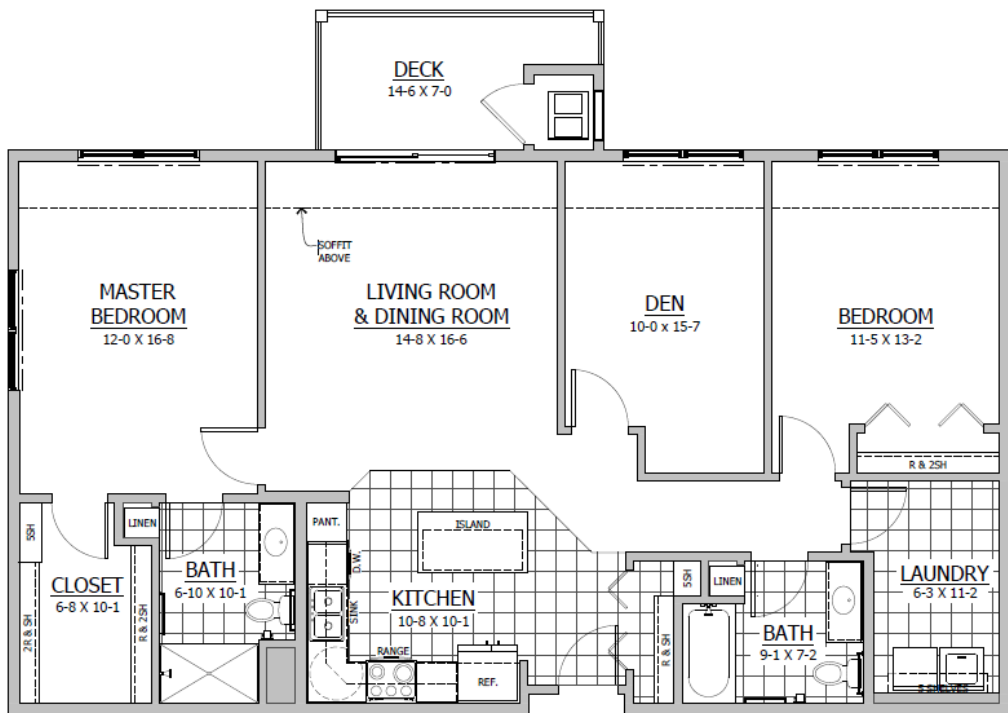

Prairie Gardens Cooperative
A Home – 1,346 sq ft
2 BR/2 Bath
6 A Units in the building

For More Information Contact the Property Manager:
(319)551.9889 or info@prairiegardenscooperative.com

Prairie Gardens Cooperative
B Home – 1,417 sq ft
2 BR/2 Bath + Den
3 B Units in the building