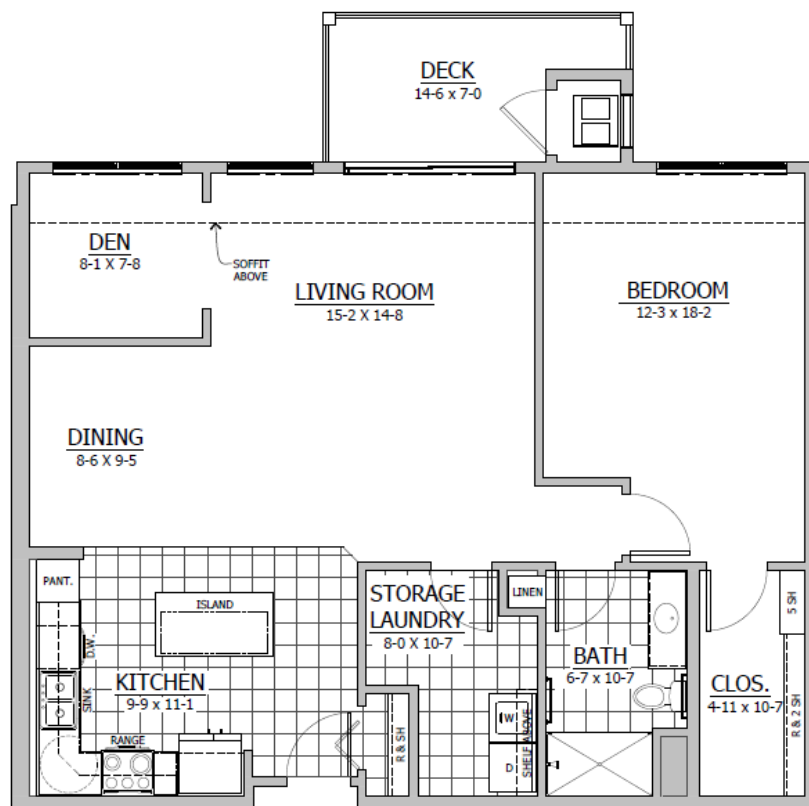

For More Information Contact the Property Manager:
(319)551.9889 or info@prairiegardenscooperative.com

EBENEZER