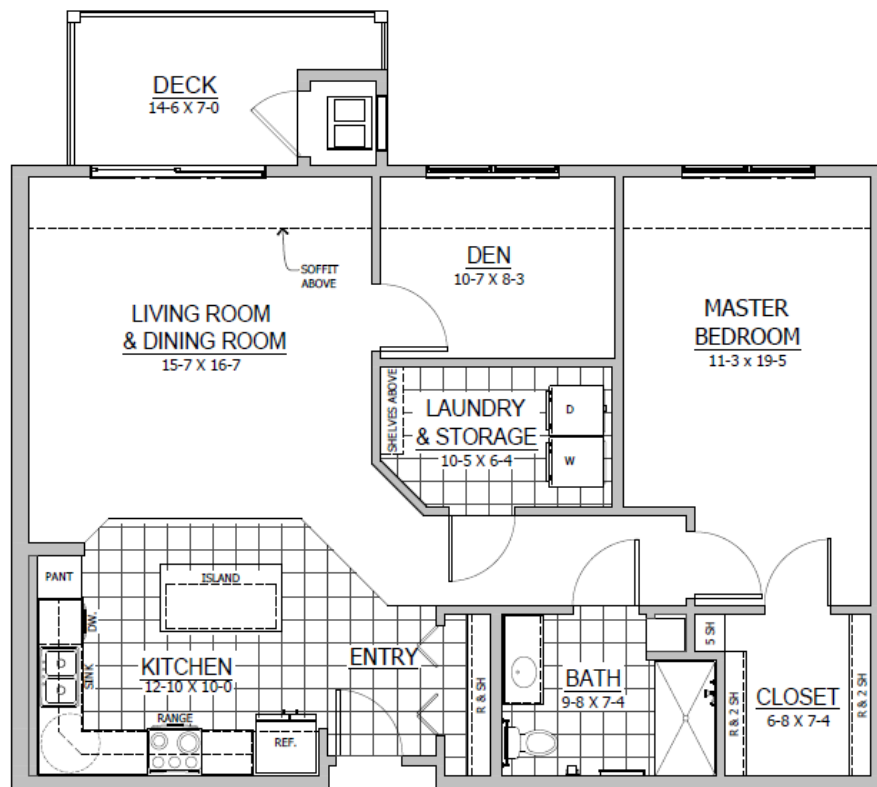

For More Information Contact the Property Manager:
(319)551.9889 or info@prairiegardenscooperative.com