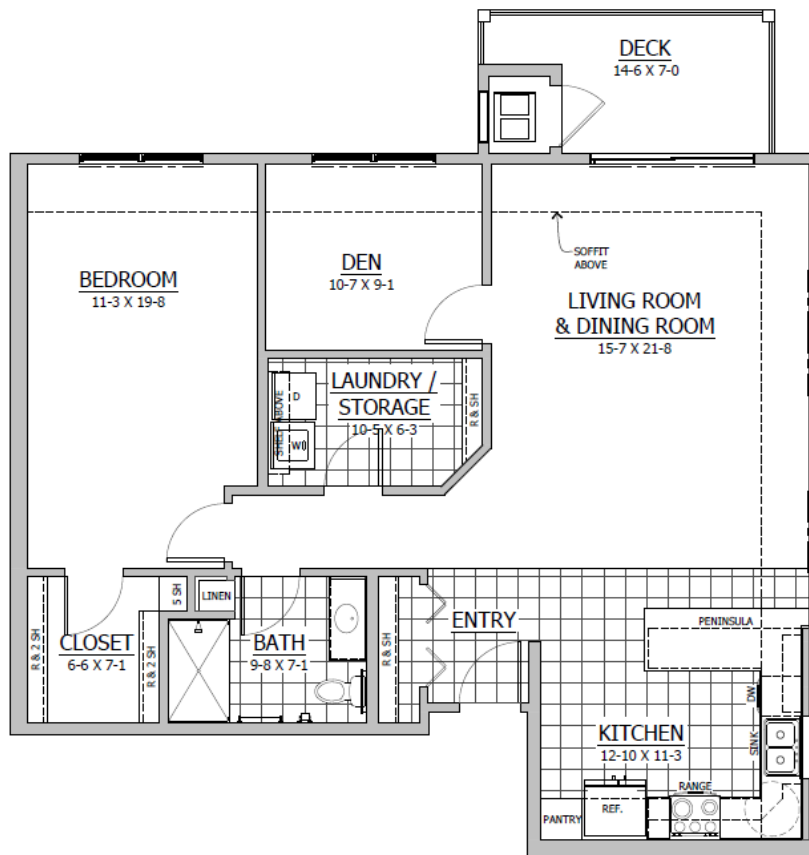

Prairie Gardens Cooperative
L1 Home – 1,191 sf
1 BR/1 Bath + Den
3 L1 Units in the building

For More Information Contact the Property Manager:
(319)551.9889 or info@prairiegardenscooperative.com

 EBENEZER