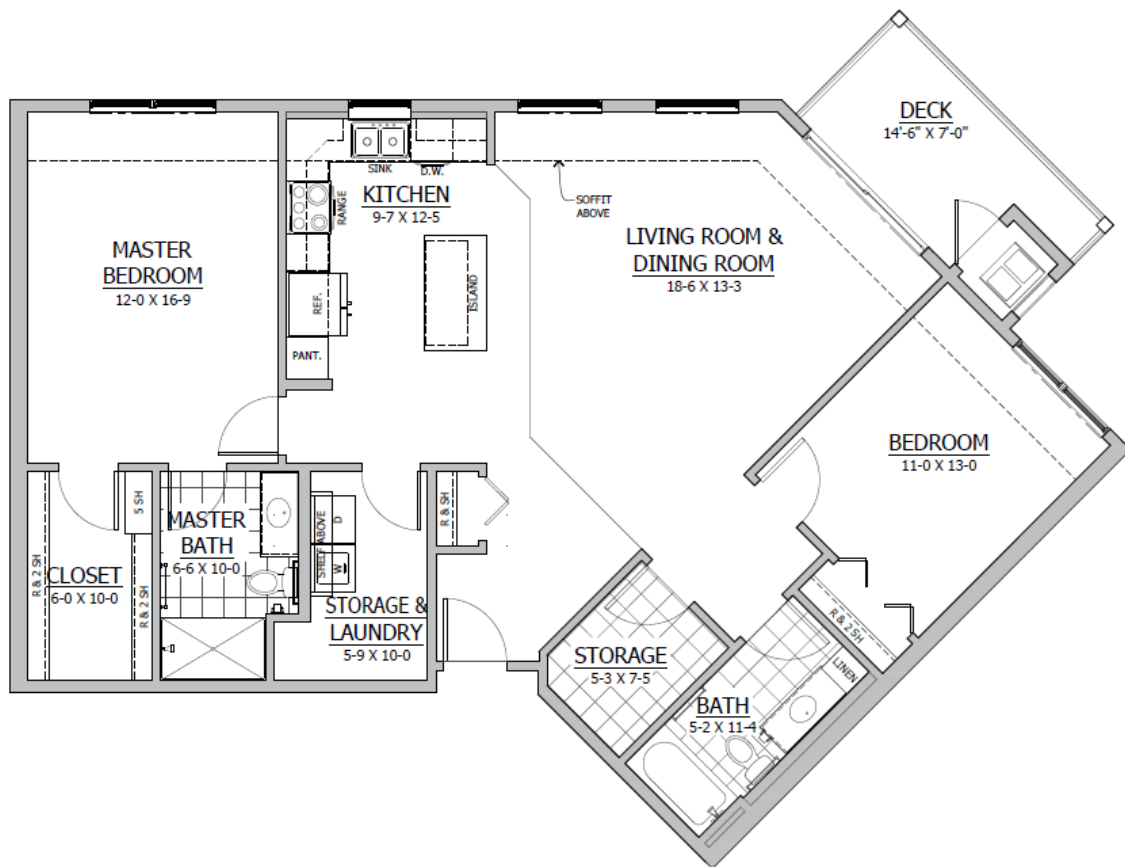

For More Information Contact the Property Manager:
(319)551.9889 or info@prairiegardenscooperative.com