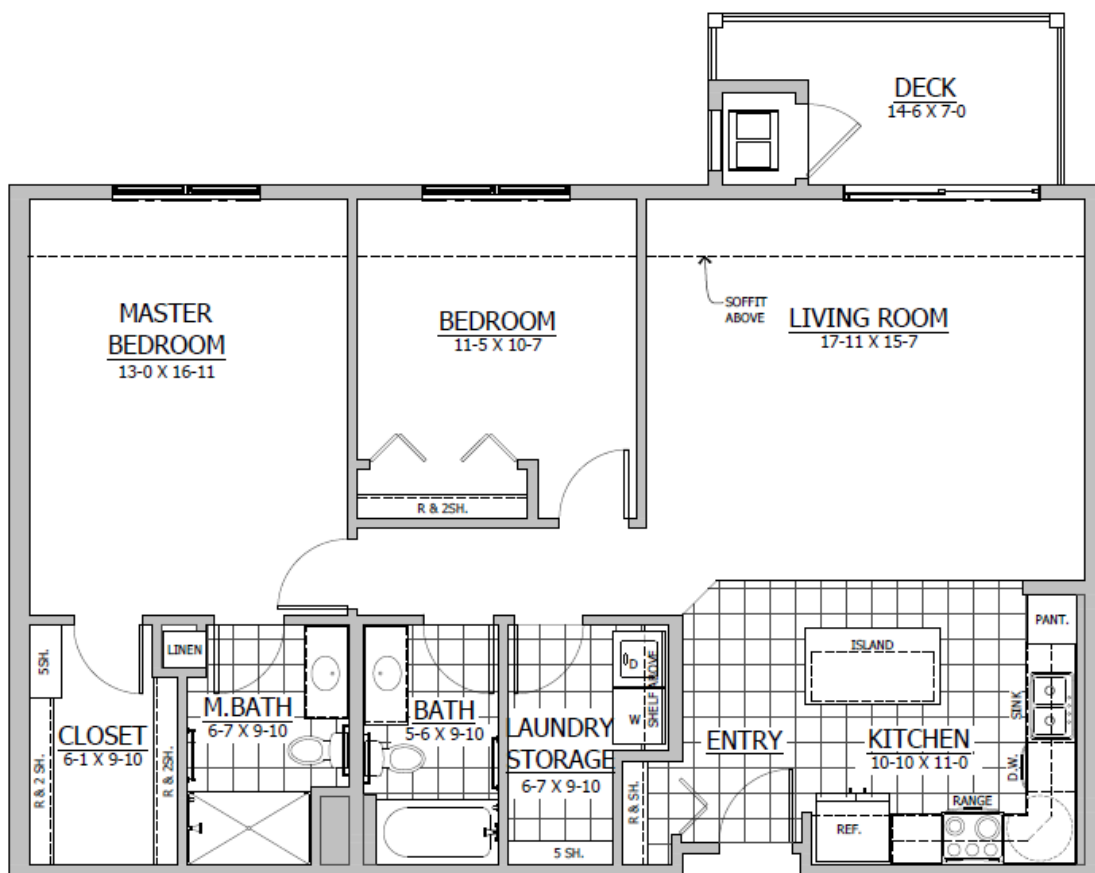

Prairie Gardens Cooperative
E Home – 1,242 sq ft
2 BR/2 Bath
9 E Units in the building

For More Information Contact the Property Manager:
(319)551.9889 or info@prairiegardenscooperative.com

Prairie Gardens Cooperative
E1 – 1,273 sq ft
2 BR/2 Bath
2 E1 Units in the building