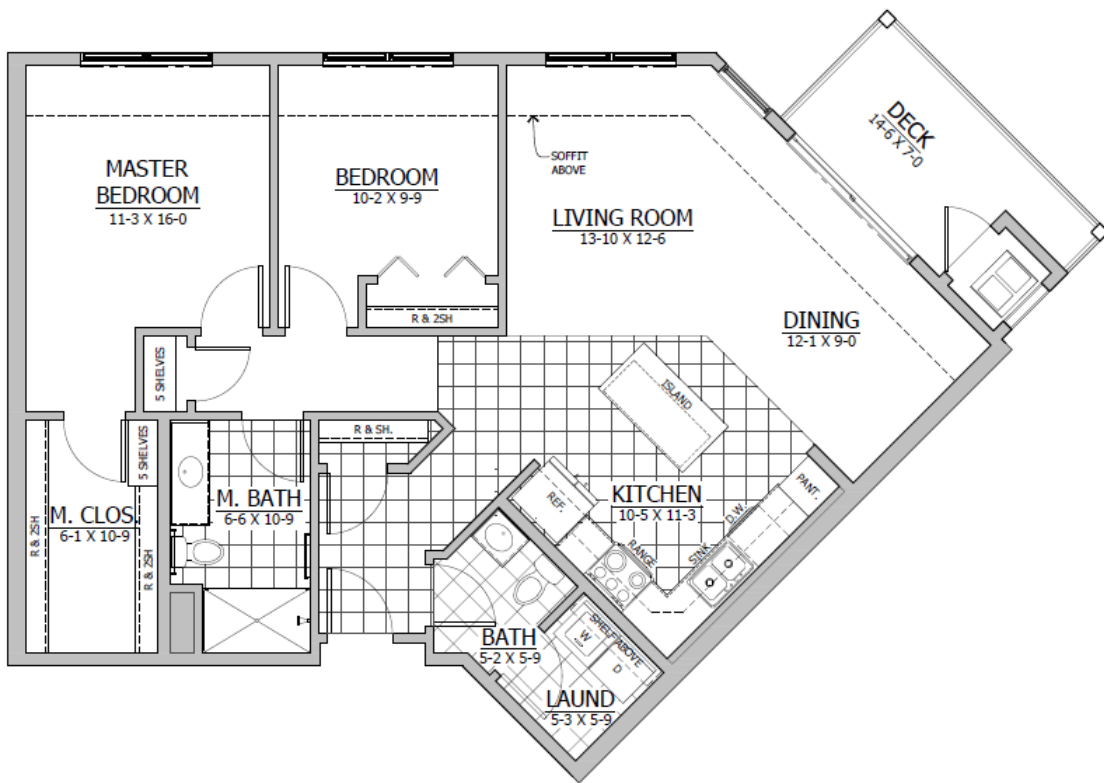

 EBENEZER

Prairie Gardens Cooperative
H Home – 1,124 sq ft
2 BR/1 Bath + Den
3 H Units in the building

For More Information Contact the Property Manager:
(319)551.9889 or info@prairiegardenscooperative.com