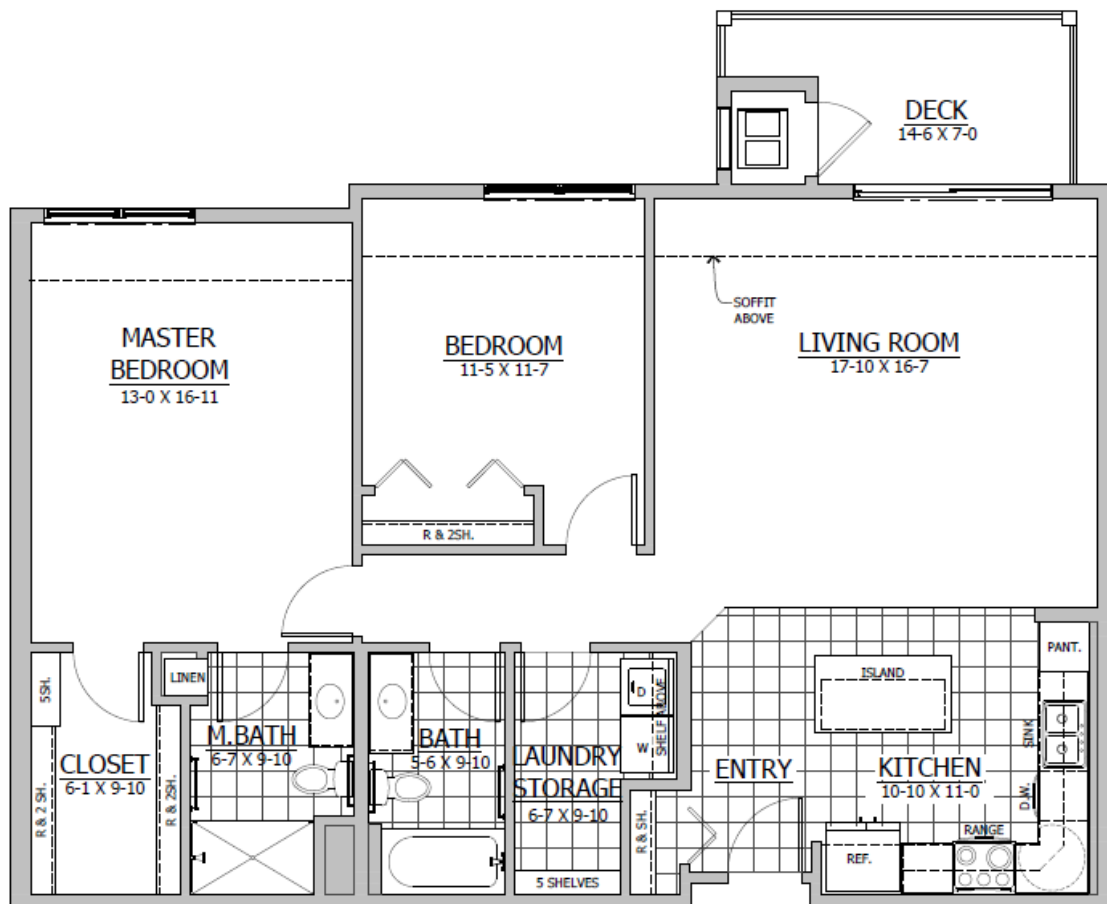

Prairie Gardens Cooperative
E Home – 1,242 sq ft
2 BR/2 Bath
9 E Units in the building

For More Information Contact the Property Manager:
(319)551.9889 or info@prairiegardenscooperative.com

Prairie Gardens Cooperative
E1 – 1,273 sq ft
2 BR/2 Bath
2 E1 Units in the building