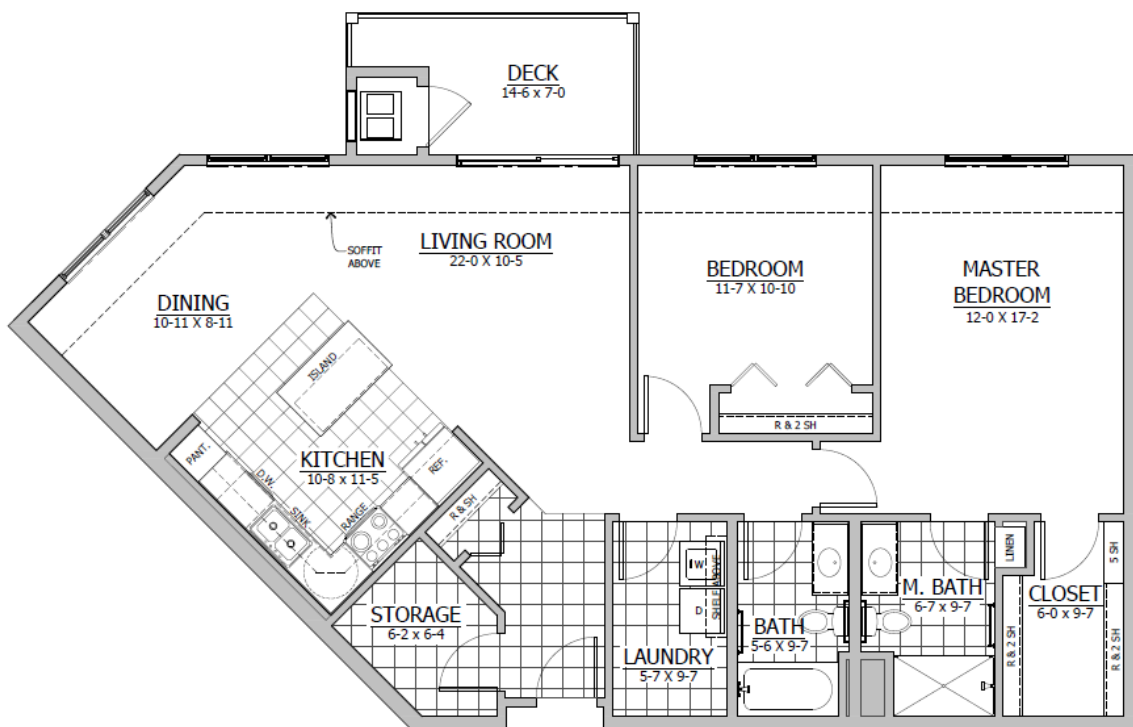

For More Information Contact the Property Manager:
(319)551.9889 or info@prairiegardenscooperative.com