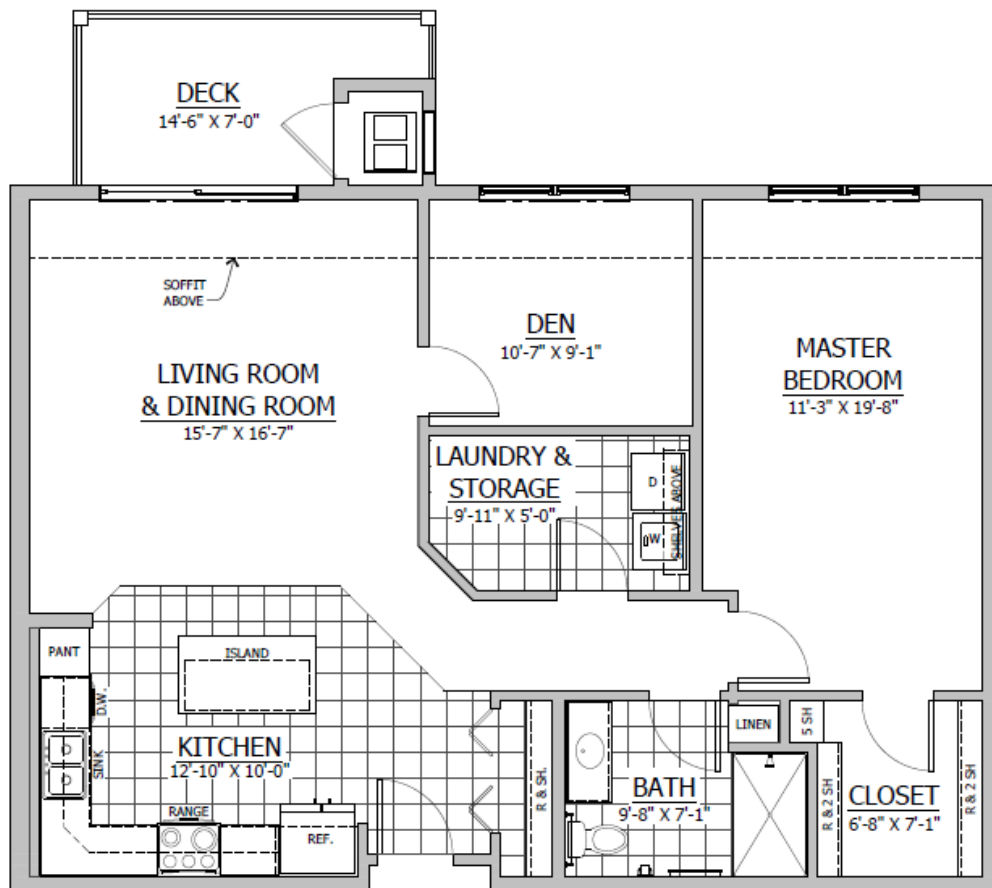

For More Information Contact the Property Manager:
(319)551.9889 or info@prairiegardenscooperative.com