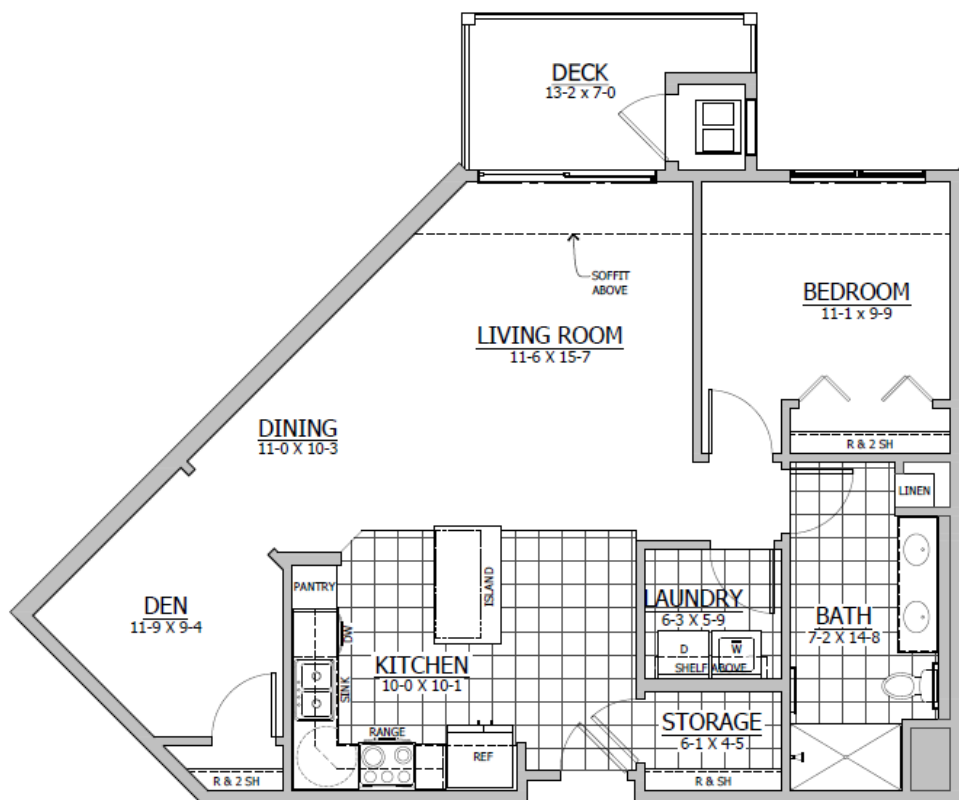

Prairie Gardens Cooperative
M Home – 955 sf
1 BR/1 Bath
3 M Units in the building

For More Information Contact the Property Manager:
(319)551.9889 or info@prairiegardenscooperative.com

Prairie Gardens Cooperative
M1 Home – 966 sq ft
1 BR/1 Bath
3 M1 Units in the building