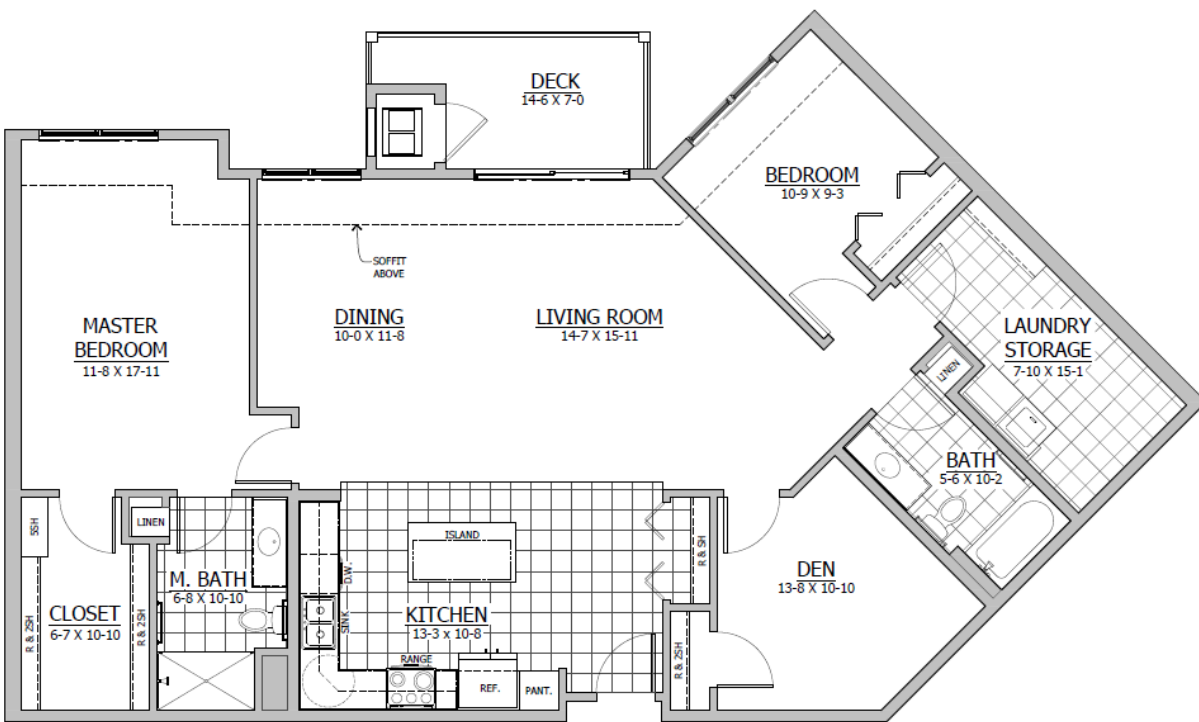

For More Information Contact the Property Manager:
(319)551.9889 or info@prairiegardenscooperative.com