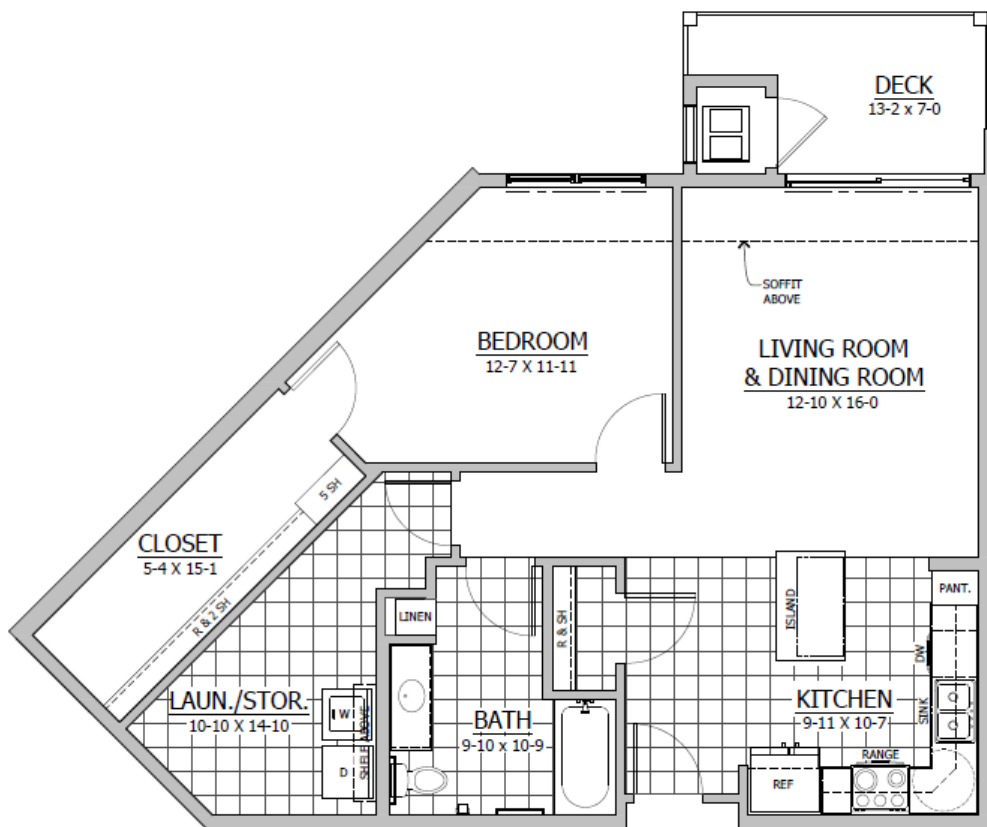

Prairie Gardens Cooperative
M Home – 955 sf
1 BR/1 Bath
3 M Units in the building