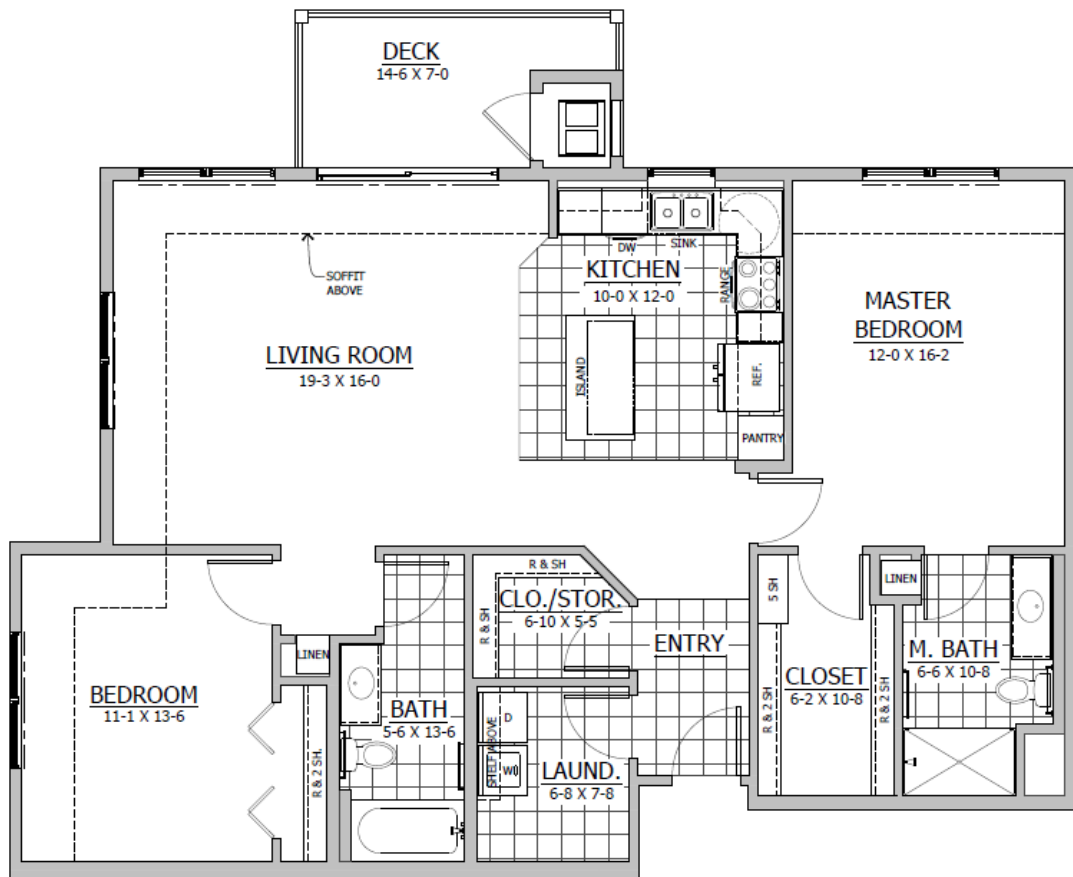

Prairie Gardens Cooperative
A Home – 1,346 sq ft
2 BR/2 Bath
6 A Units in the building

For More Information Contact the Property Manager:
(319)551.9889 or info@prairiegardenscooperative.com

Prairie Gardens Cooperative
B Home – 1,417 sq ft
2 BR/2 Bath + Den
3 B Units in the building