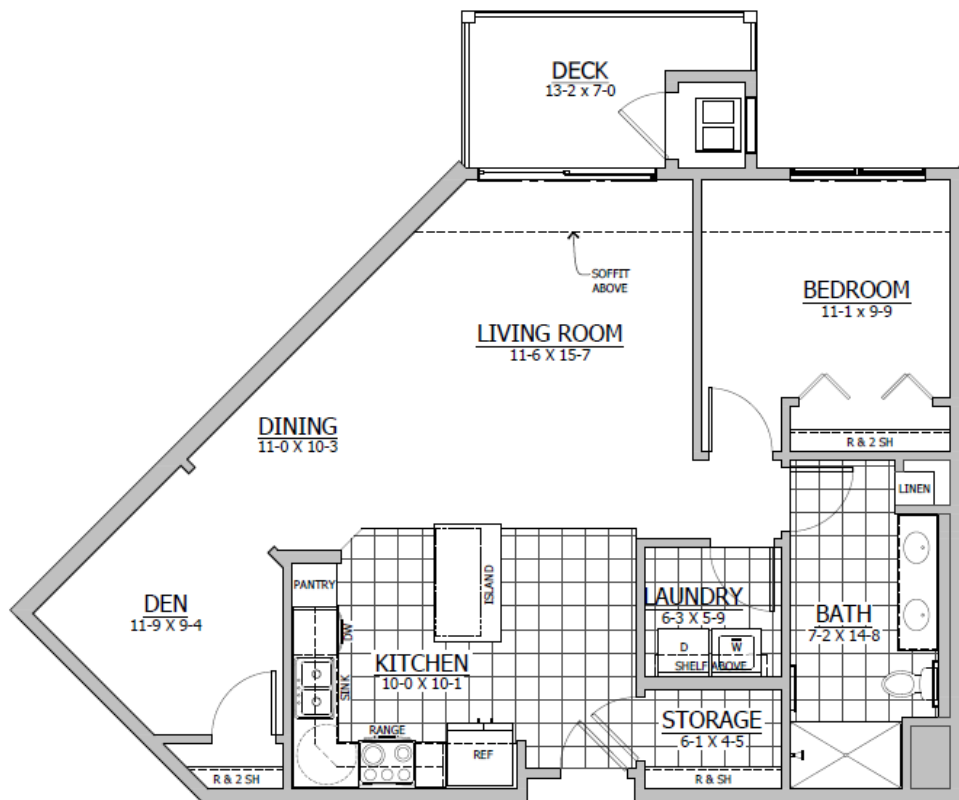

Prairie Gardens Cooperative
M1 Home – 966 sq ft
1 BR/1 Bath
3 M1 Units in the building

For More Information Contact the Property Manager:
(319)551.9889 or info@prairiegardenscooperative.com