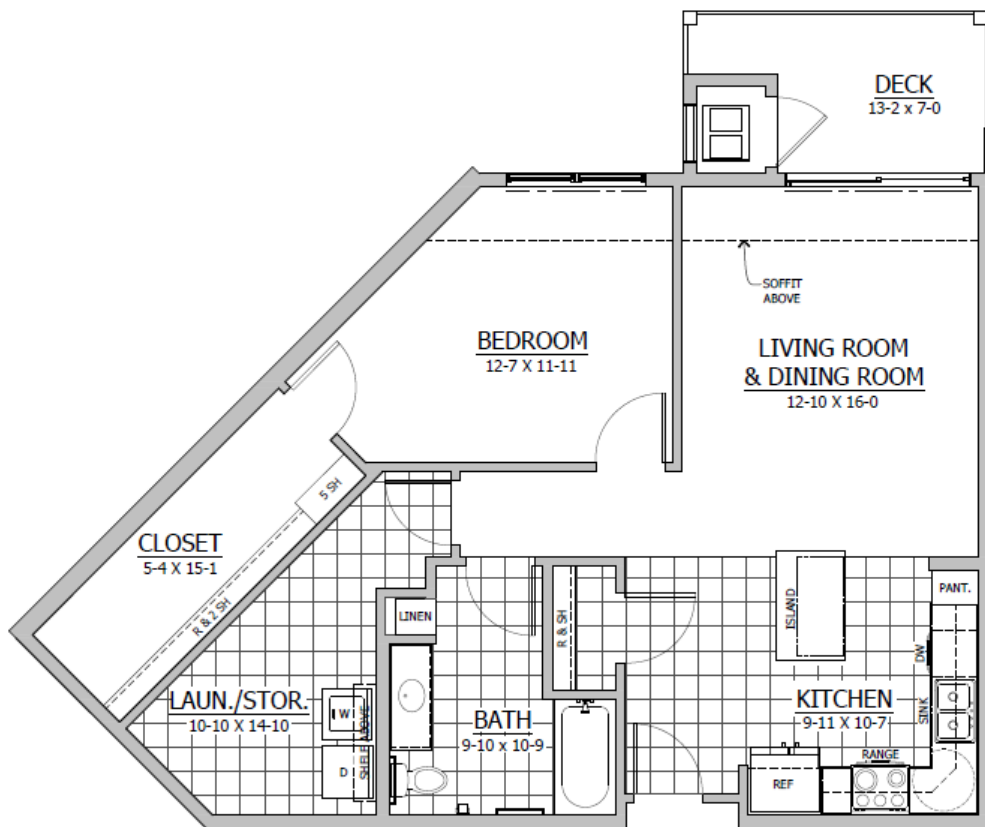

Prairie Gardens Cooperative
M Home – 955 sf
1 BR/1 Bath
3 M Units in the building

For More Information Contact the Property Manager:
(319)551.9889 or info@prairiegardenscooperative.com