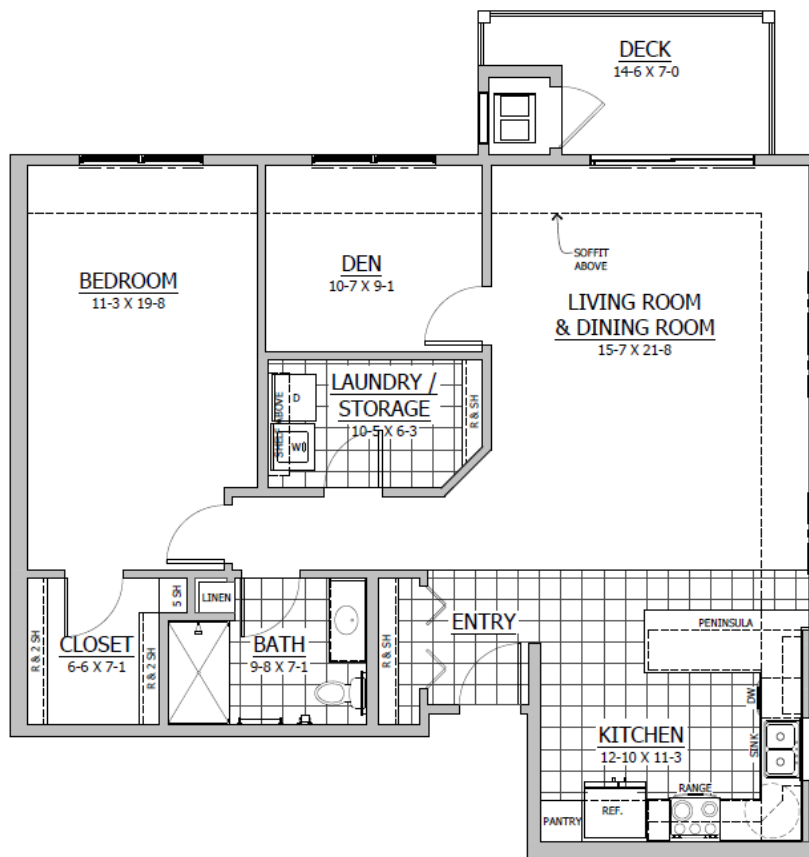

Prairie Gardens Cooperative  
L1 Home – 1,191 sf  
1 BR/1 Bath + Den  
3 L1 Units in the building

For More Information Contact the Property Manager:  
(319)551.9889 or [info@prairiegardenscooperative.com](mailto:info@prairiegardenscooperative.com)