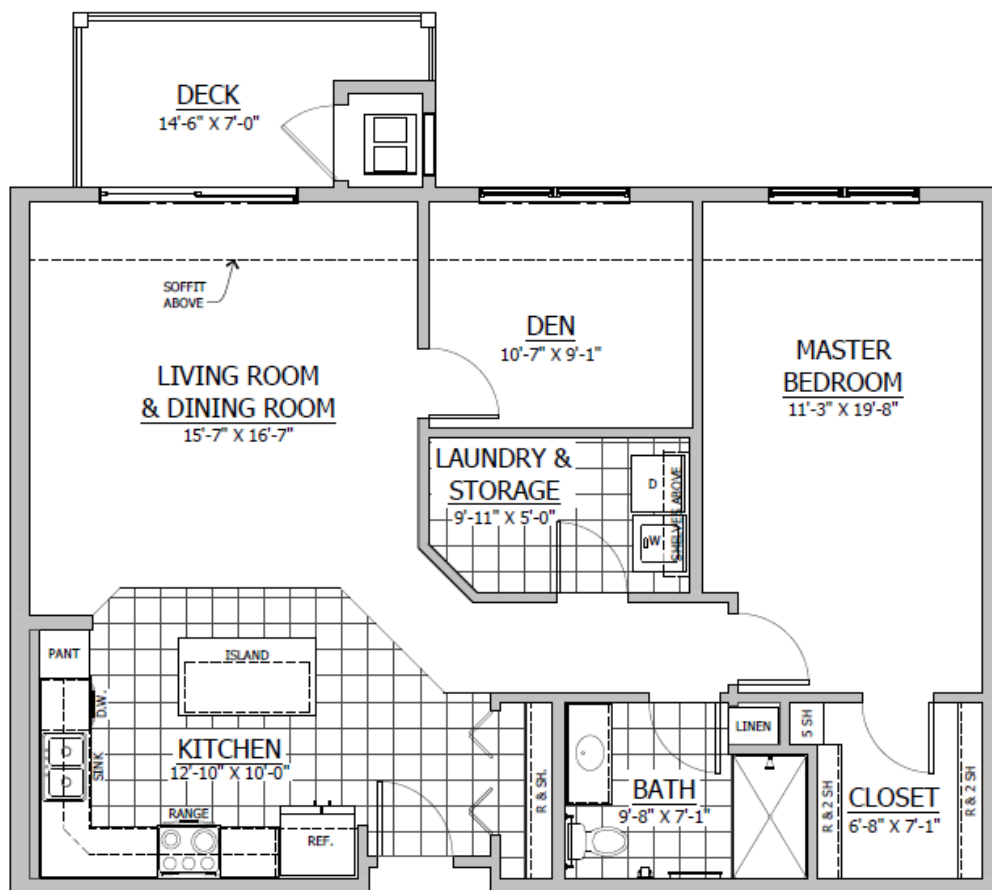

Prairie Gardens Cooperative  
L Home – 1,105 sq ft  
1 BR/1 Bath + Den  
5 L Units in the building

For More Information Contact the Property Manager:  
(319)551.9889 or [info@prairiegardenscooperative.com](mailto:info@prairiegardenscooperative.com)