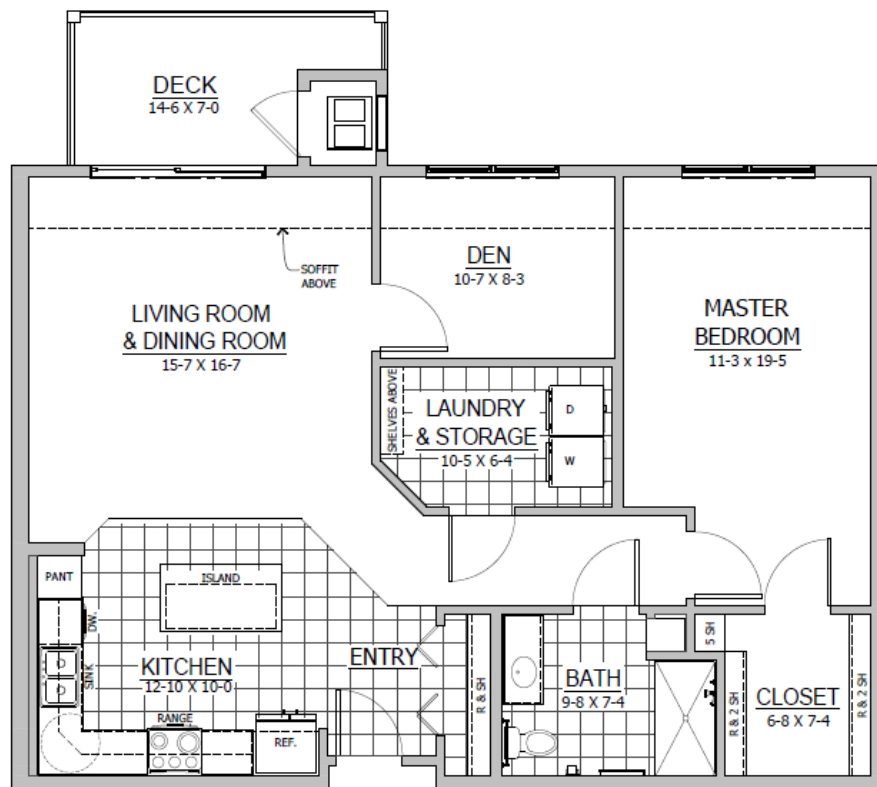

Prairie Gardens Cooperative
L-Hacap Home – 1,105 sf
1 BR/1 Bath + Den
1 L-Hacap Unit in the building

For More Information Contact the Property Manager:
(319)551.9889 or info@prairiegardenscooperative.com