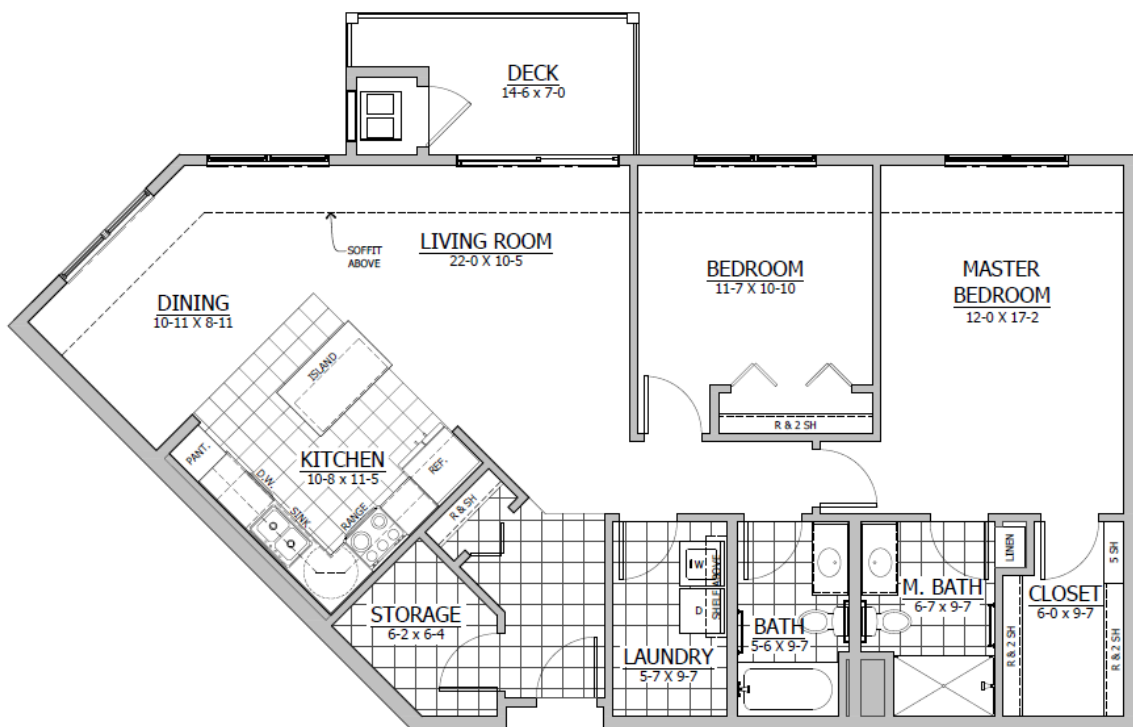

Prairie Gardens Cooperative
K Home 1,328 sq ft
2 BR/2 Bath
3 K Units in the building

For More Information Contact the Property Manager:
(319)551.9889 or info@prairiegardenscooperative.com