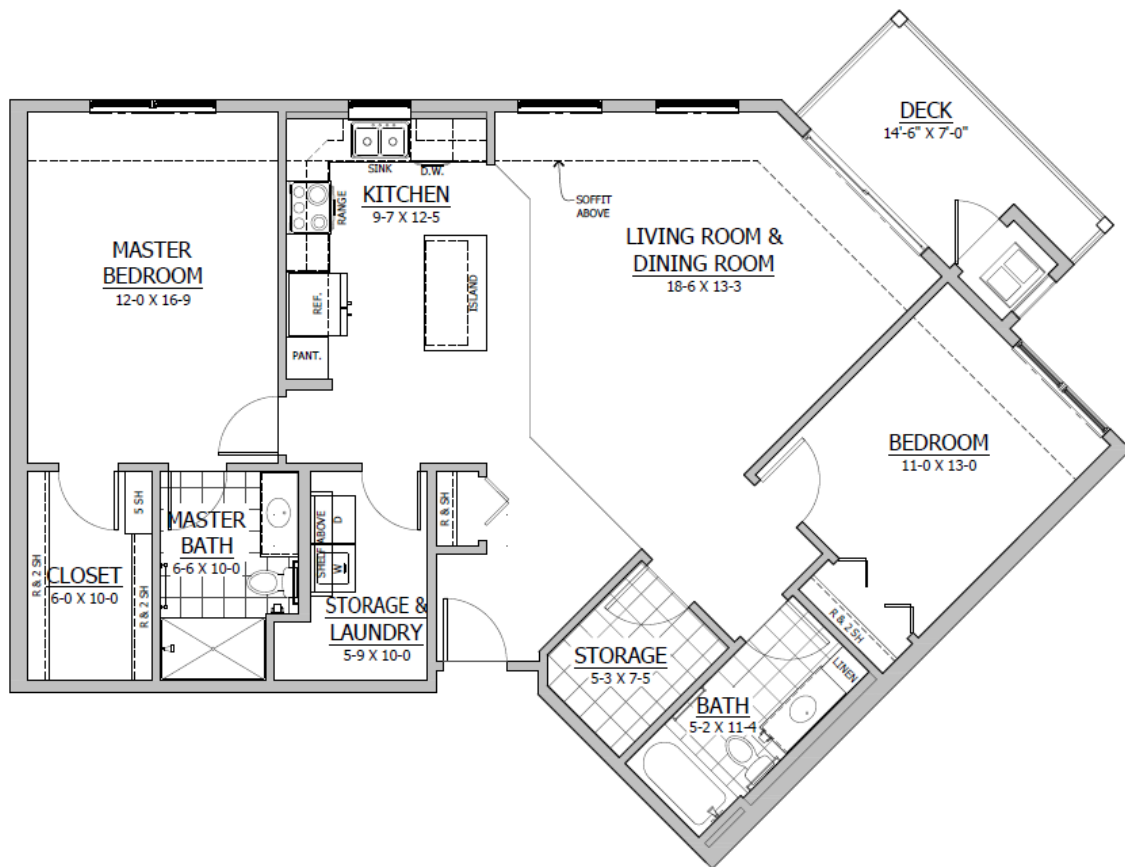

Prairie Gardens Cooperative
J Home – 1,360 sq ft
2 BR/2 Bath
3 J Units in the building

For More Information Contact the Property Manager:
(319)551.9889 or info@prairiegardenscooperative.com