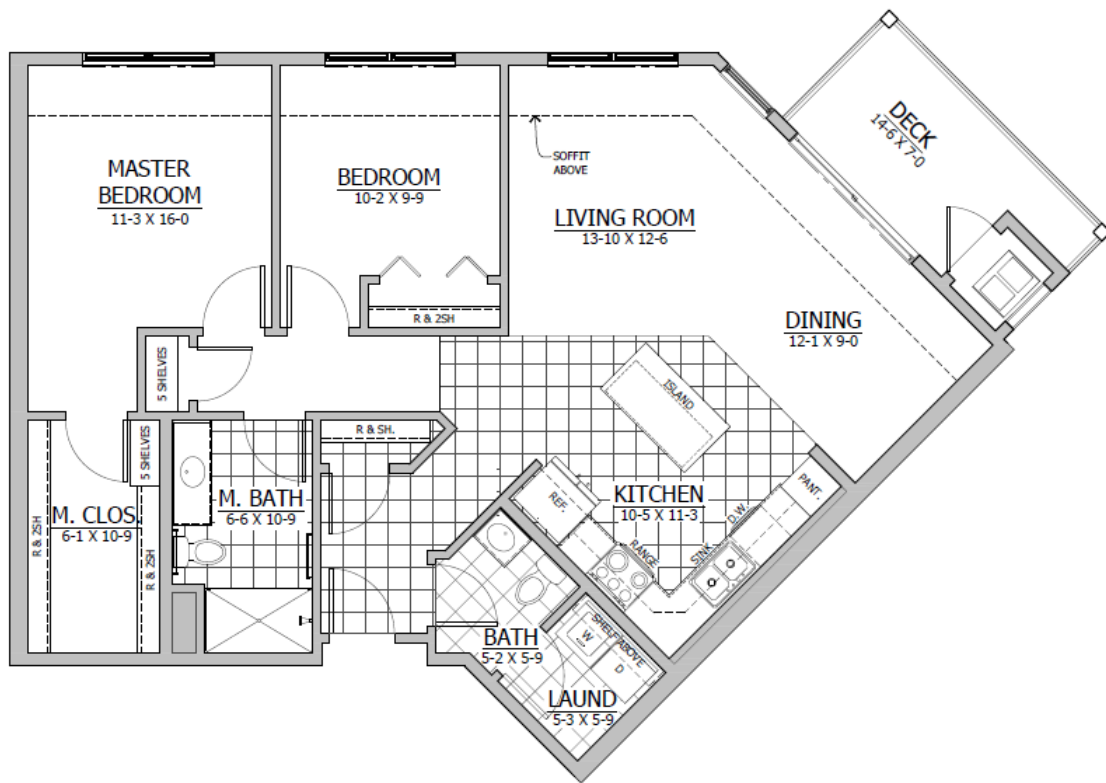

Prairie Gardens Cooperative
H Home – 1,124 sq ft
2 BR/1 Bath + Den
3 H Units in the building

For More Information Contact the Property Manager:
(319)551.9889 or info@prairiegardenscooperative.com