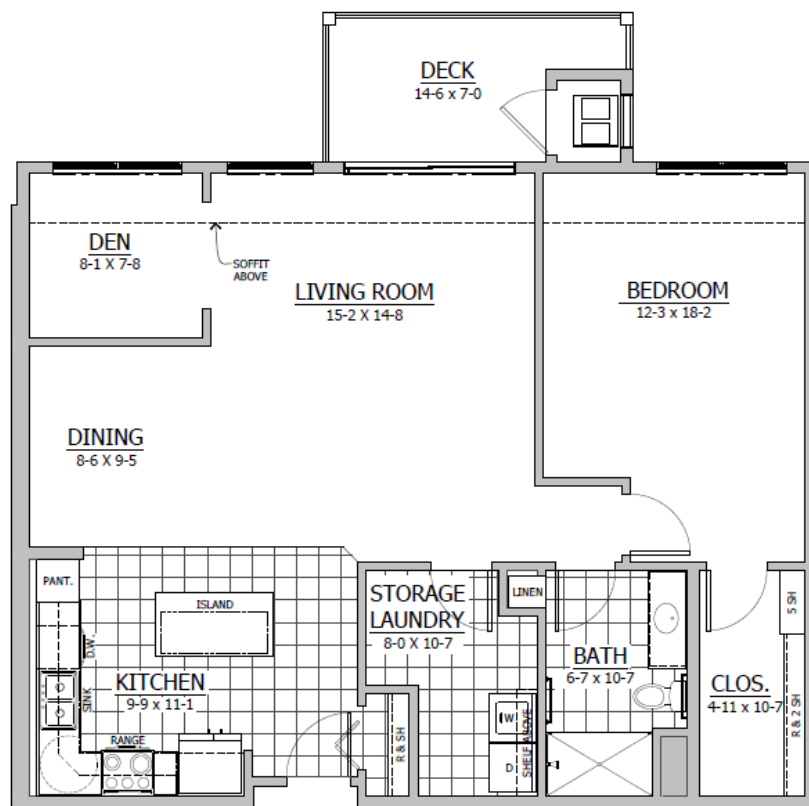

Prairie Gardens Cooperative
F Home – 1,126 sq ft
1 BR/1 Bath + Den
2 F Units in the building

For More Information Contact the Property Manager:
(319)551.9889 or info@prairiegardenscooperative.com