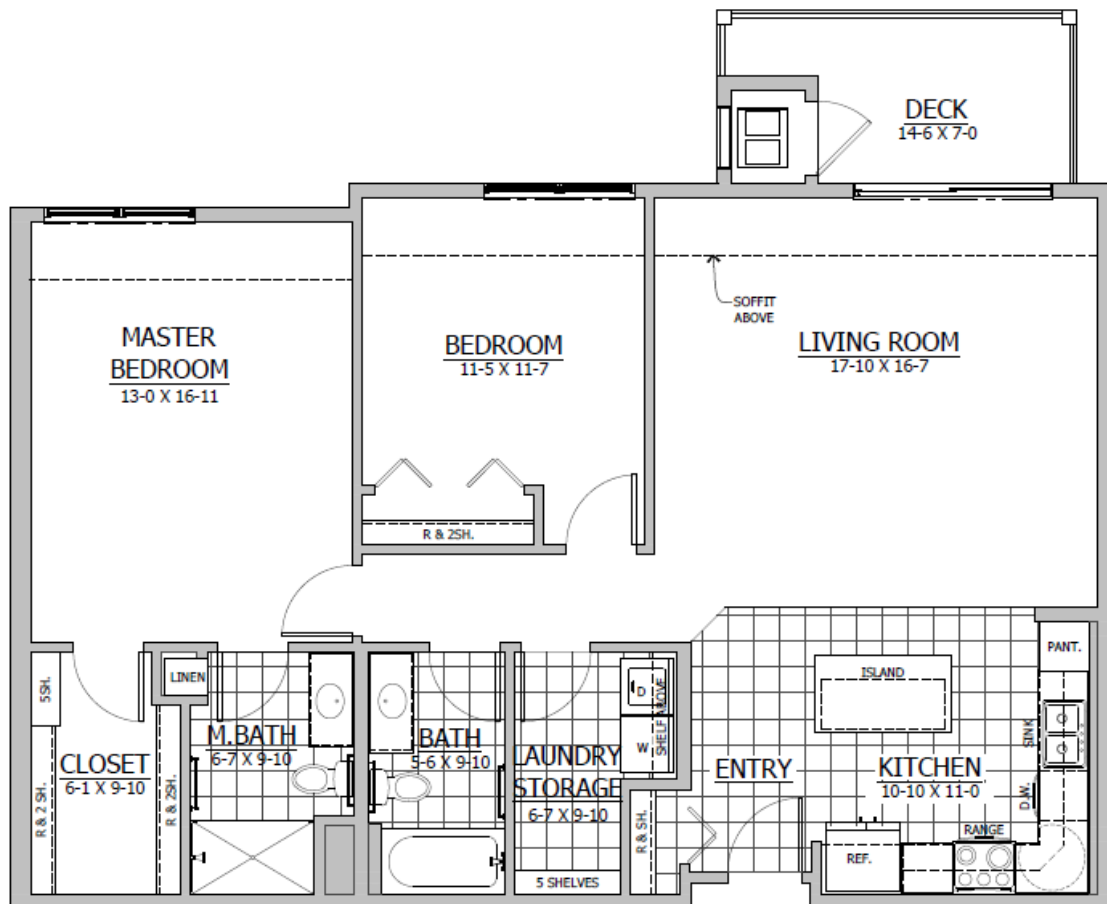

Prairie Gardens Cooperative
E1 – 1,273 sq ft
2 BR/2 Bath
2 E1 Units in the building

For More Information Contact the Property Manager:
(319)551.9889 or info@prairiegardenscooperative.com