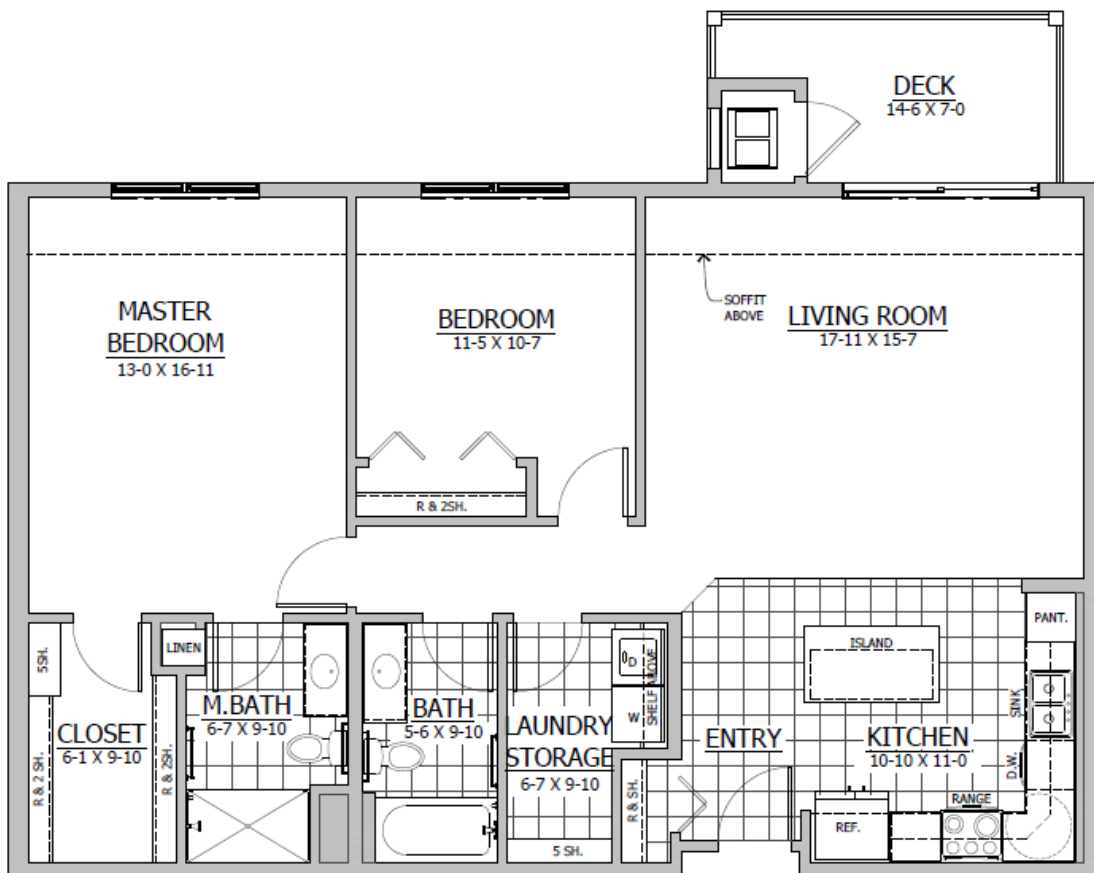

Prairie Gardens Cooperative
E Home – 1,242 sq ft
2 BR/2 Bath
9 E Units in the building

For More Information Contact the Property Manager:
(319)551.9889 or info@prairiegardenscooperative.com