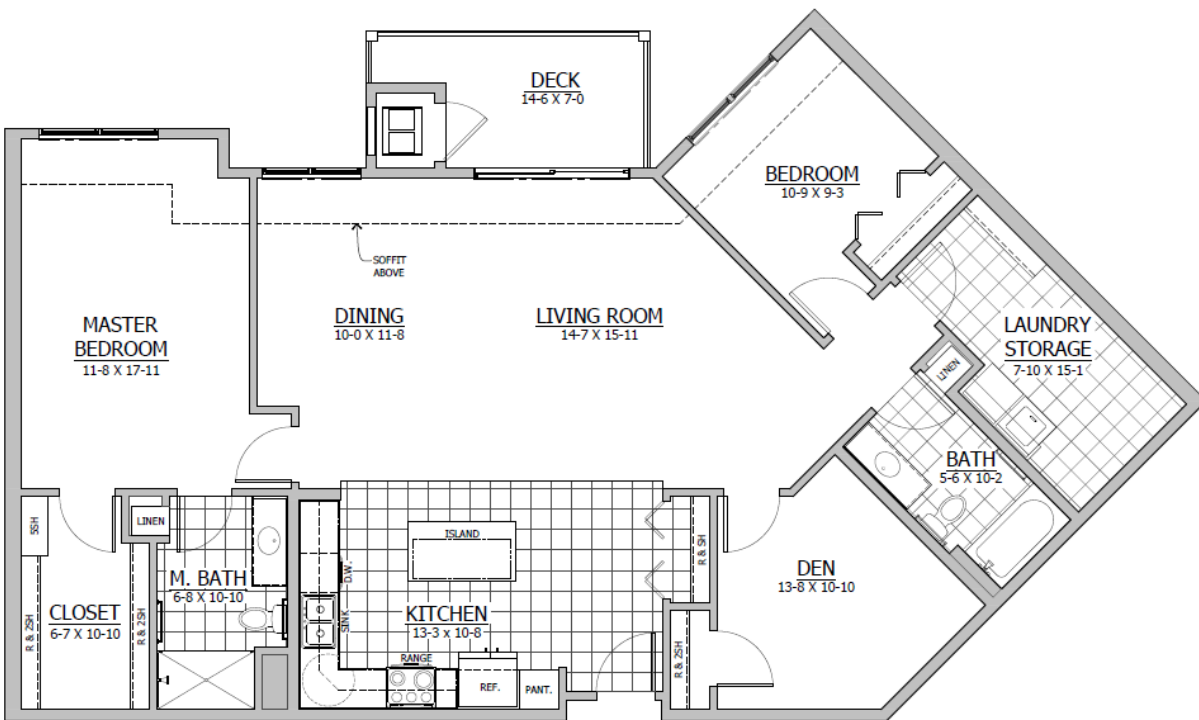

Prairie Gardens Cooperative
D Home – 1,590 sq ft
2 BR/2 Bath + Den
2 D Units in the building

For More Information Contact the Property Manager:
(319)551.9889 or info@prairiegardenscooperative.com