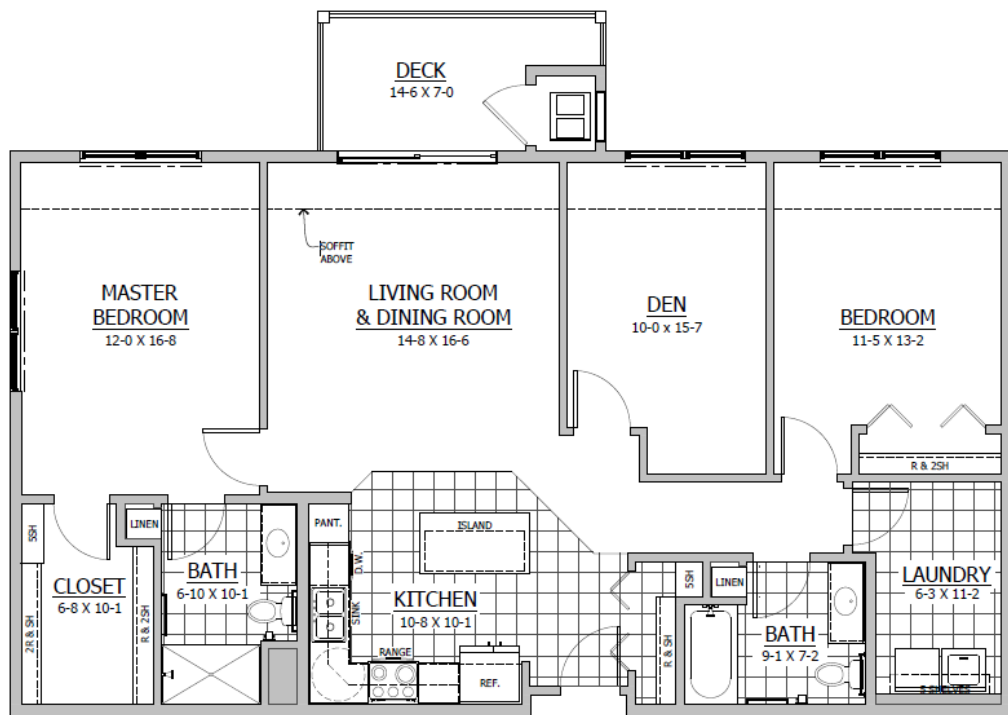

Prairie Gardens Cooperative  
B Home – 1,417 sq ft  
2 BR/2 Bath + Den  
3 B Units in the building

For More Information Contact the Property Manager:  
(319)551.9889 or [info@prairiegardenscooperative.com](mailto:info@prairiegardenscooperative.com)