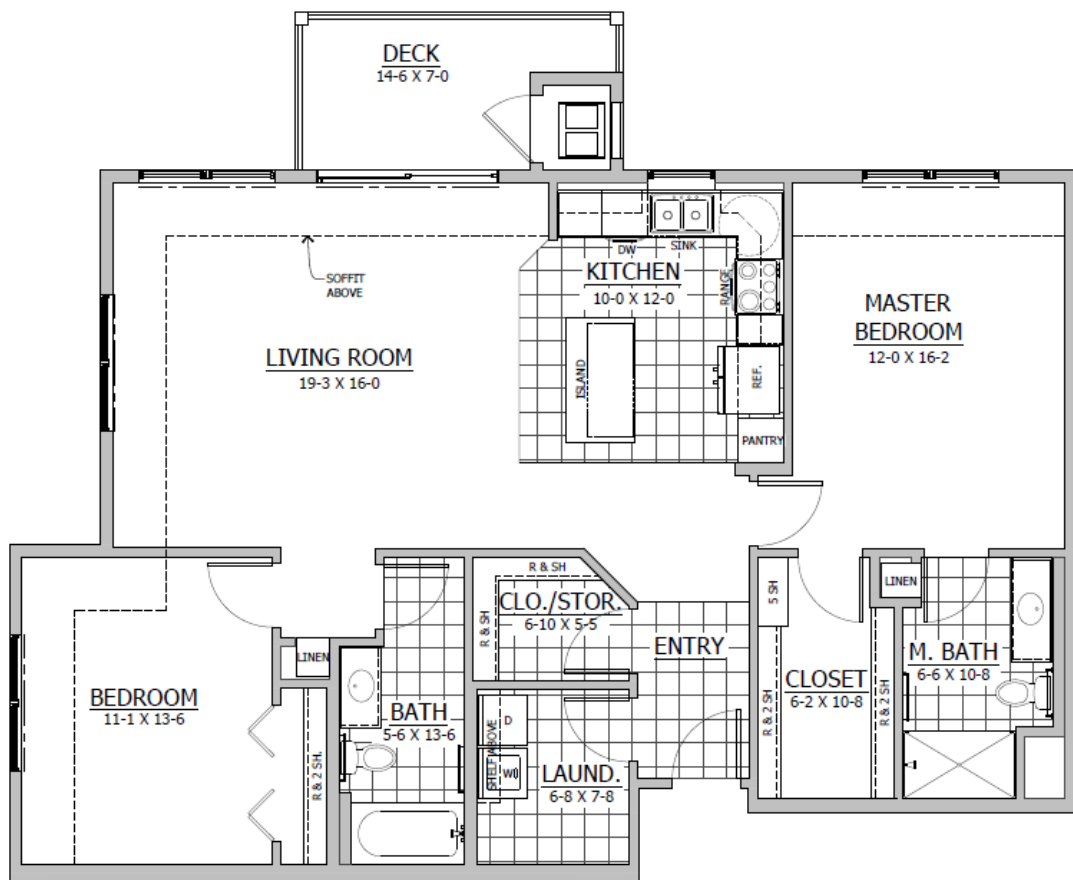

Prairie Gardens Cooperative
A Home – 1,346 sq ft
2 BR/2 Bath
6 A Units in the building

For More Information Contact the Property Manager:
(319)551.9889 or info@prairiegardenscooperative.com